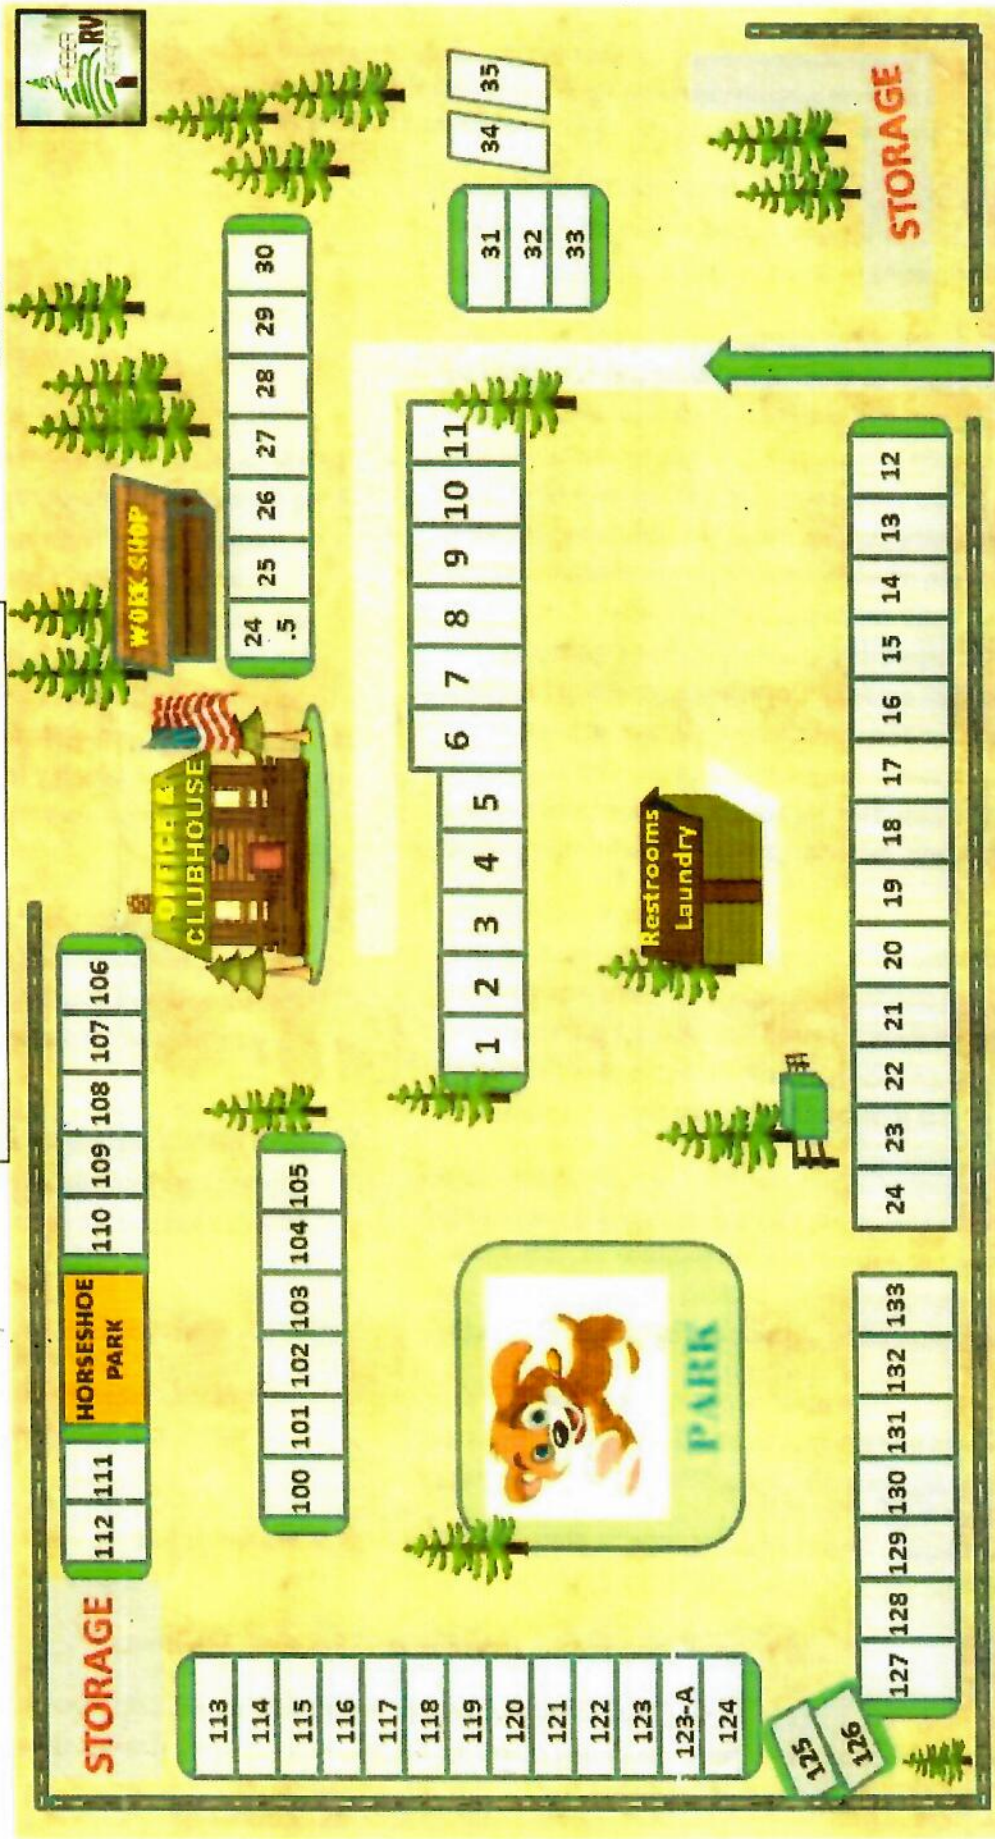

# HEBER RV RESORT SITE MAP

YOUR ULTIMATE GETAWAY IN THE  
WHITE MOUNTAINS OF ARIZONA.

South

North

3065 AZ Hwy 277  
Heber Arizona 85933  
928-535-4004  
Visit us Online at  
HeberRVResort.com

AZ-HWY 277